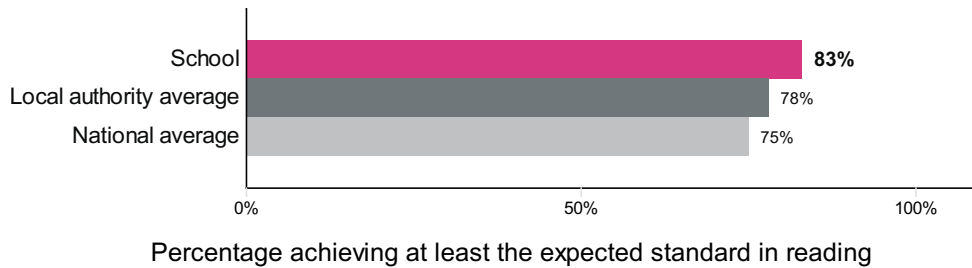

This is the ASP default view

St Joseph's Catholic Primary School, Broadstairs (URN: 140641)

Key stage 1

This is provisional data for 2017/18.

Percentage achieving at least the expected standard in reading

Number of pupils = 30

Percentage achieving greater depth in reading

Number of pupils = 30

Percentage achieving at least the expected standard in writing

Number of pupils = 30

Percentage achieving greater depth in writing