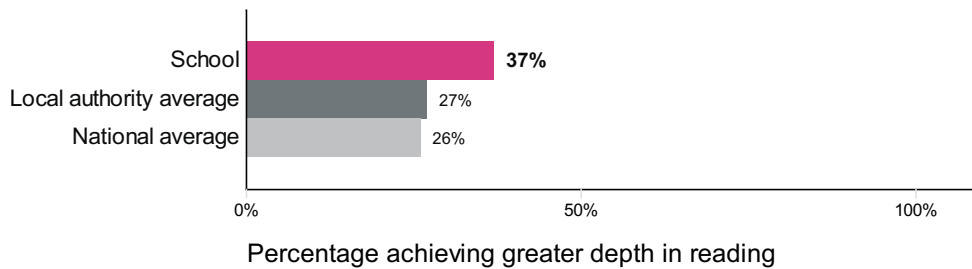

This is the ASP default view

St Joseph's Catholic Primary School, Broadstairs (URN: 140641)

Key stage 1

This is provisional data for 2017/18.

Percentage achieving at least the expected standard in reading

Number of pupils = 30

Percentage achieving greater depth in reading

Number of pupils = 30

Percentage achieving at least the expected standard in writing

Number of pupils = 30

Percentage achieving greater depth in writing